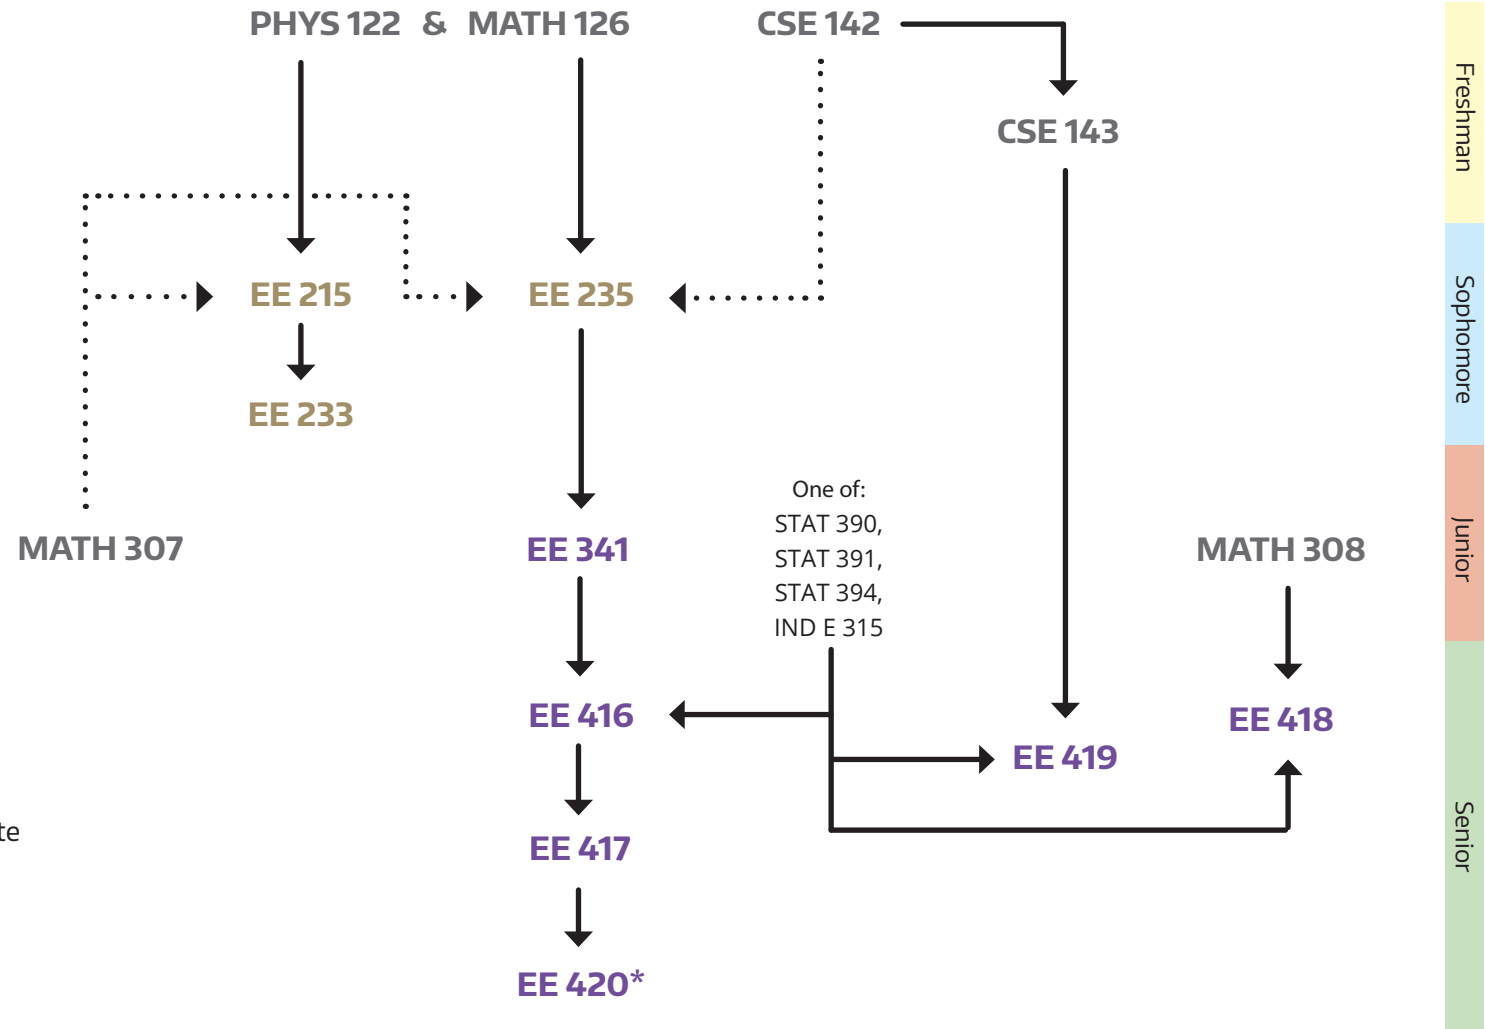

Communications Major Concentration

(24 cr.)

- Math & Programming
- EE Core
- Concentration
- Prerequisite
- Concurrent Prerequisite
- *Capstone Course

Major Requirements

- 10 cr. Approved Non-EE Electives
- 8-9 cr. Free Electives
- 15 cr. EE Electives
- 10 cr. Engineering Electives