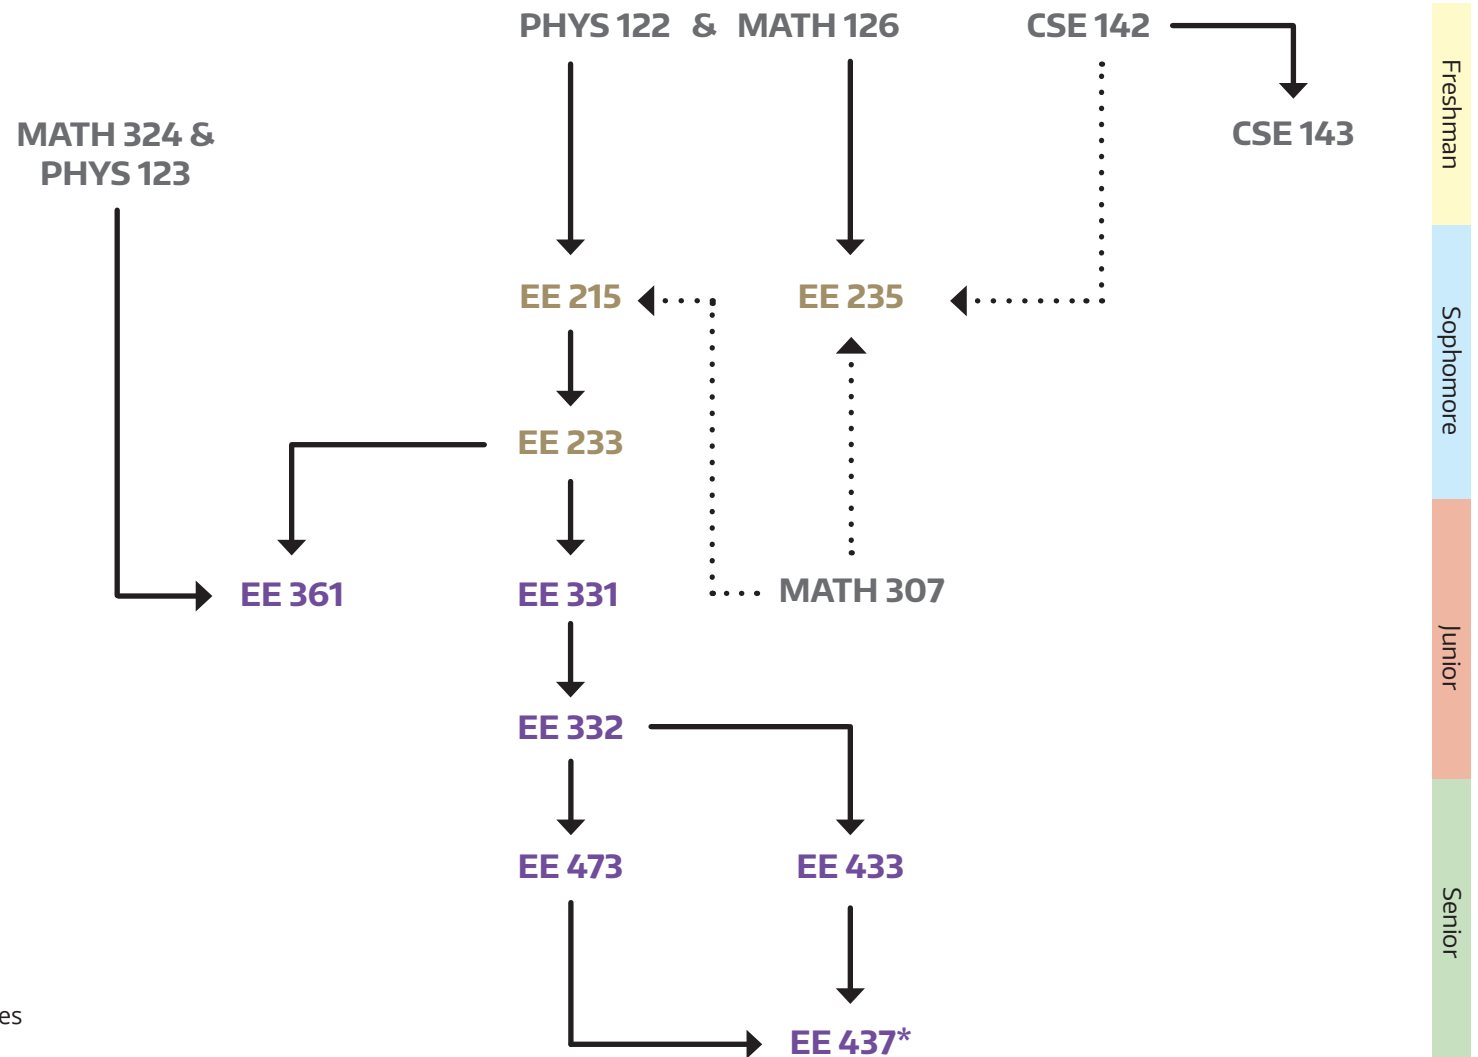

Integrated Systems Major Concentration

(30 cr.)

- Math & Programming
- EE Core
- Concentration
- Prerequisite
- Concurrent Prerequisite
- *Capstone Course

Major Requirements

- 10 cr. Approved Non-EE Electives
- 8-9 cr. Free Electives
- 15 cr. EE Electives
- 10 cr. Engineering Electives
- One of STAT 390, STAT 391, STAT 394, IND E 315