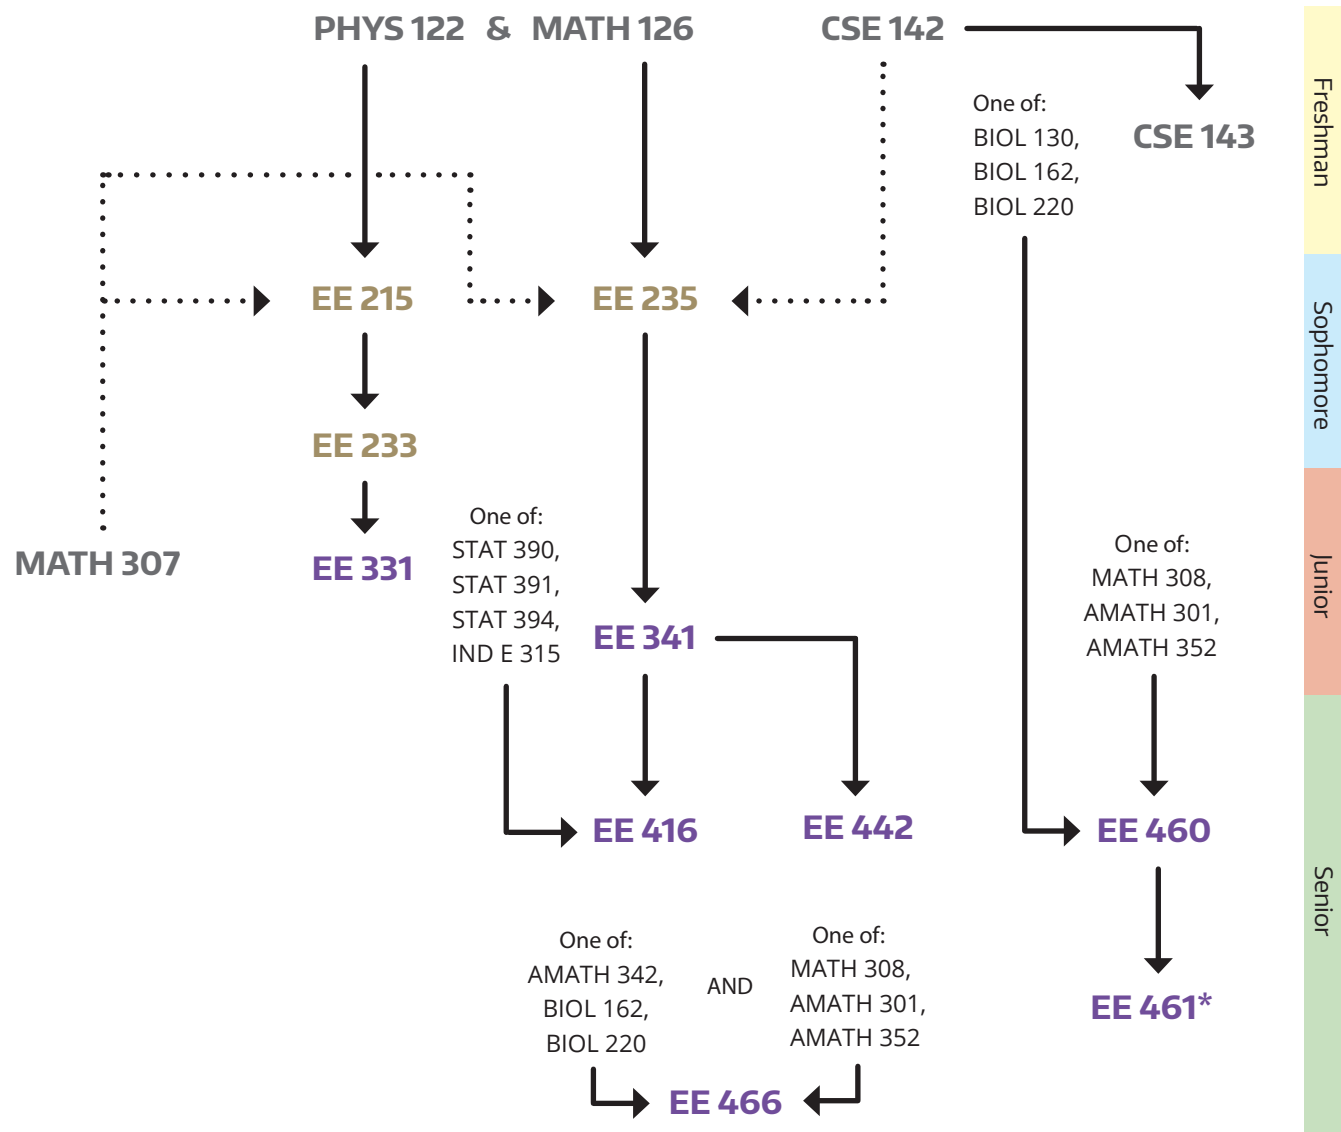

Neural Engineering Major Concentration

(28 cr.)

Math & Programming

EE Core

Concentration

Prerequisite

Concurrent Prerequisite

*Capstone Course

Major Requirements

10 cr. Approved Non-EE Electives

8-9 cr. Free Electives

15 cr. EE Electives

10 cr. Engineering Electives

One of STAT 390, STAT 391, STAT 394, IND E 315