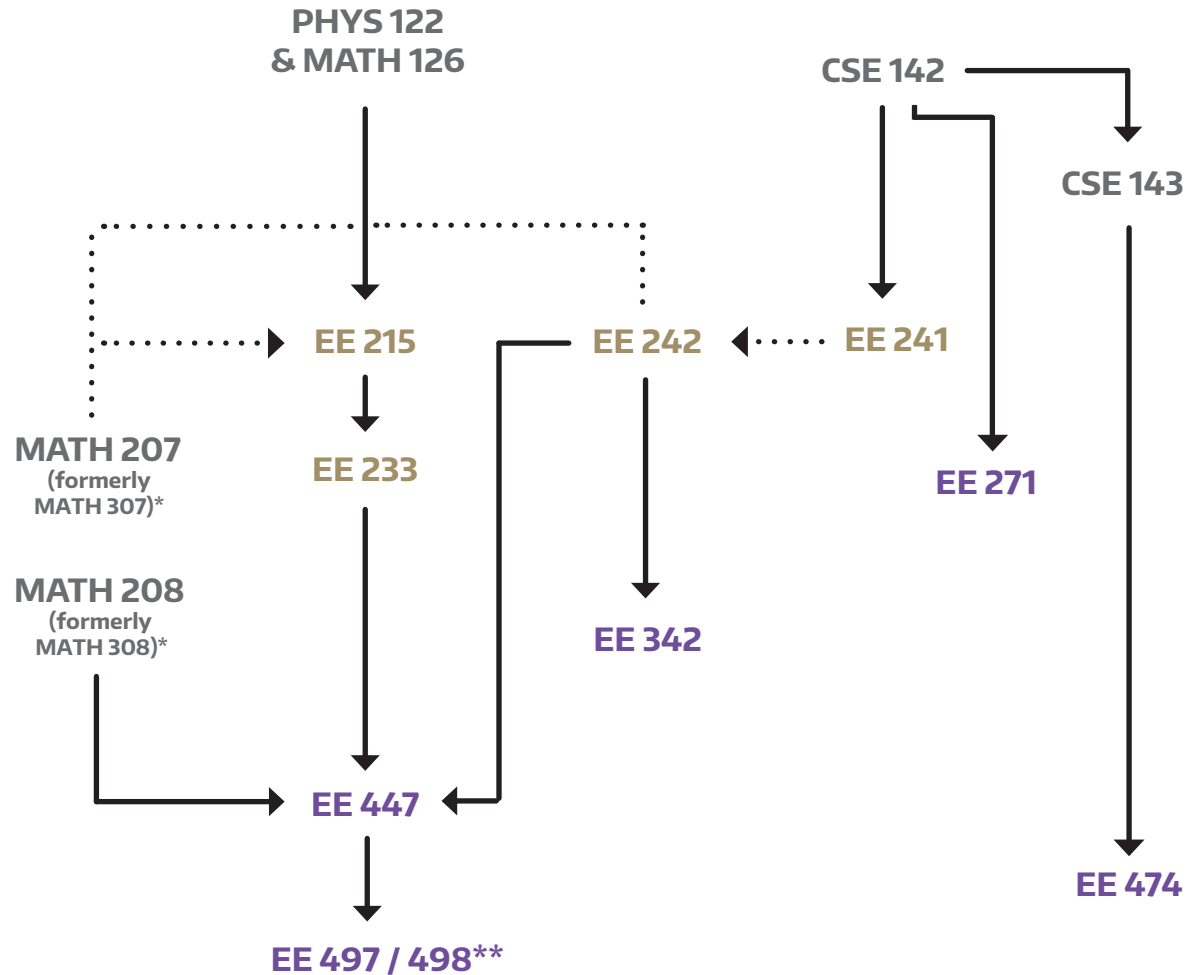

# Controls Major Concentration

(25 cr.)

\* As of autumn 2021, MATH 307, MATH 308, and MATH 324 are renumbered as MATH 207, MATH 208, and MATH 224, respectively. Students can apply either the 200- or 300-level number for each course toward their degree requirements.

- Math & Programming
- EE Core
- Concentration
- Prerequisite
- Concurrent Prerequisite
- \*\*Capstone Course

## Major Requirements

- 10 cr. Approved Non-EE Electives
- 8-9 cr. Free Electives
- 15 cr. EE Electives
- 10 cr. Engineering Electives
- One of STAT 390, STAT 391, MATH/STAT 394, IND E 315