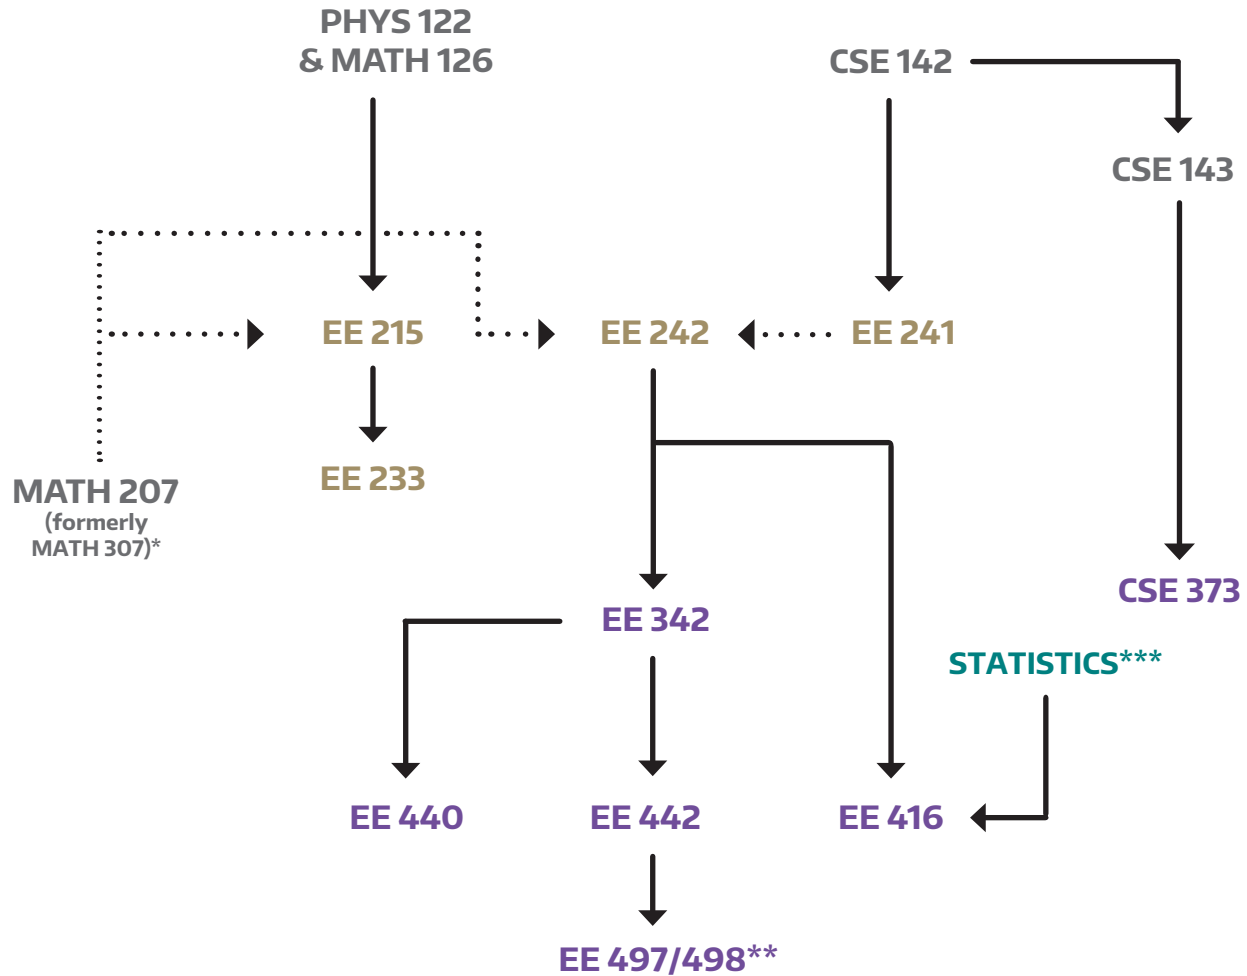

Digital Signal and Image Processing Major Concentration

(27 cr.)

* As of autumn 2021, MATH 307, MATH 308, and MATH 324 are renumbered as MATH 207, MATH 208, and MATH 224, respectively. Students can apply either the 200- or 300-level number for each course toward their degree requirements.

- Math & Programming
- EE Core
- Concentration
- Prerequisite
- Concurrent Prerequisite
- **Capstone Course

Major Requirements

- 10 cr. Approved Non-EE Electives
- 8-9 cr. Free Electives
- 15 cr. EE Electives
- 10 cr. Engineering Electives
- One of *** STAT 390, STAT 391, MATH/STAT 394, IND E 315