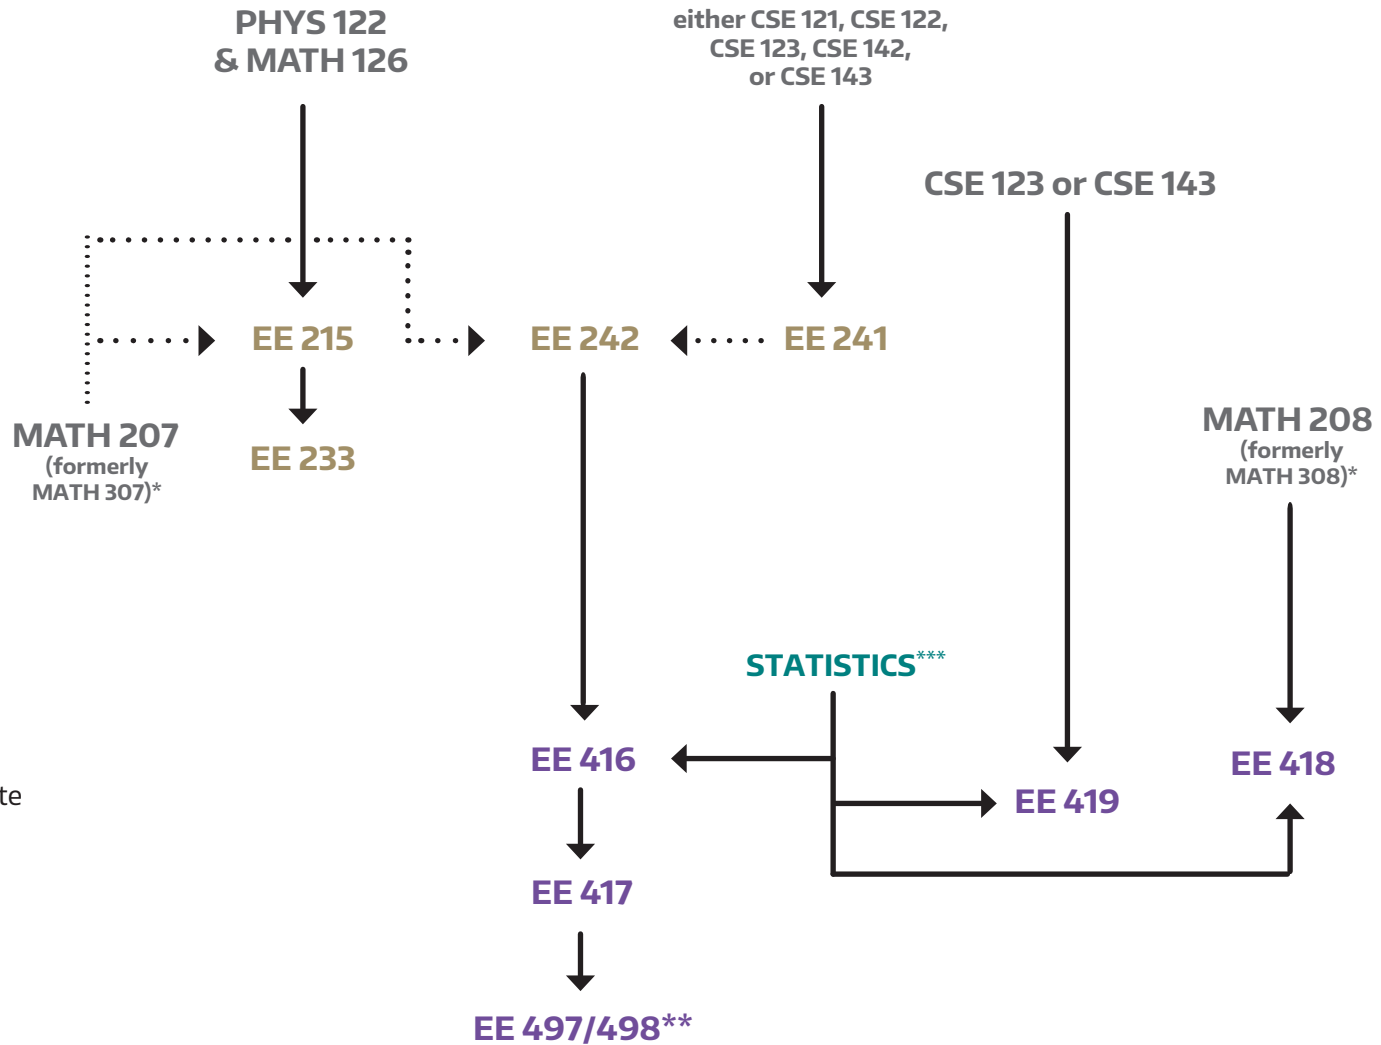

Communications Major Concentration

(24 cr.)

* As of autumn 2021, MATH 307, MATH 308, and MATH 324 are renumbered as MATH 207, MATH 208, and MATH 224, respectively. Students can apply either the 200- or 300-level number for each course toward their degree requirements.

- Math & Programming
- EE Core
- Concentration
- Prerequisite
- Concurrent Prerequisite
- **Capstone Course

Major Requirements

- 10 cr. Approved Non-EE Electives
- 8-9 cr. Free Electives
- 15 cr. EE Electives
- 10 cr. Engineering Electives
- One of *** STAT 390, STAT 391, MATH/STAT 394, IND E 315