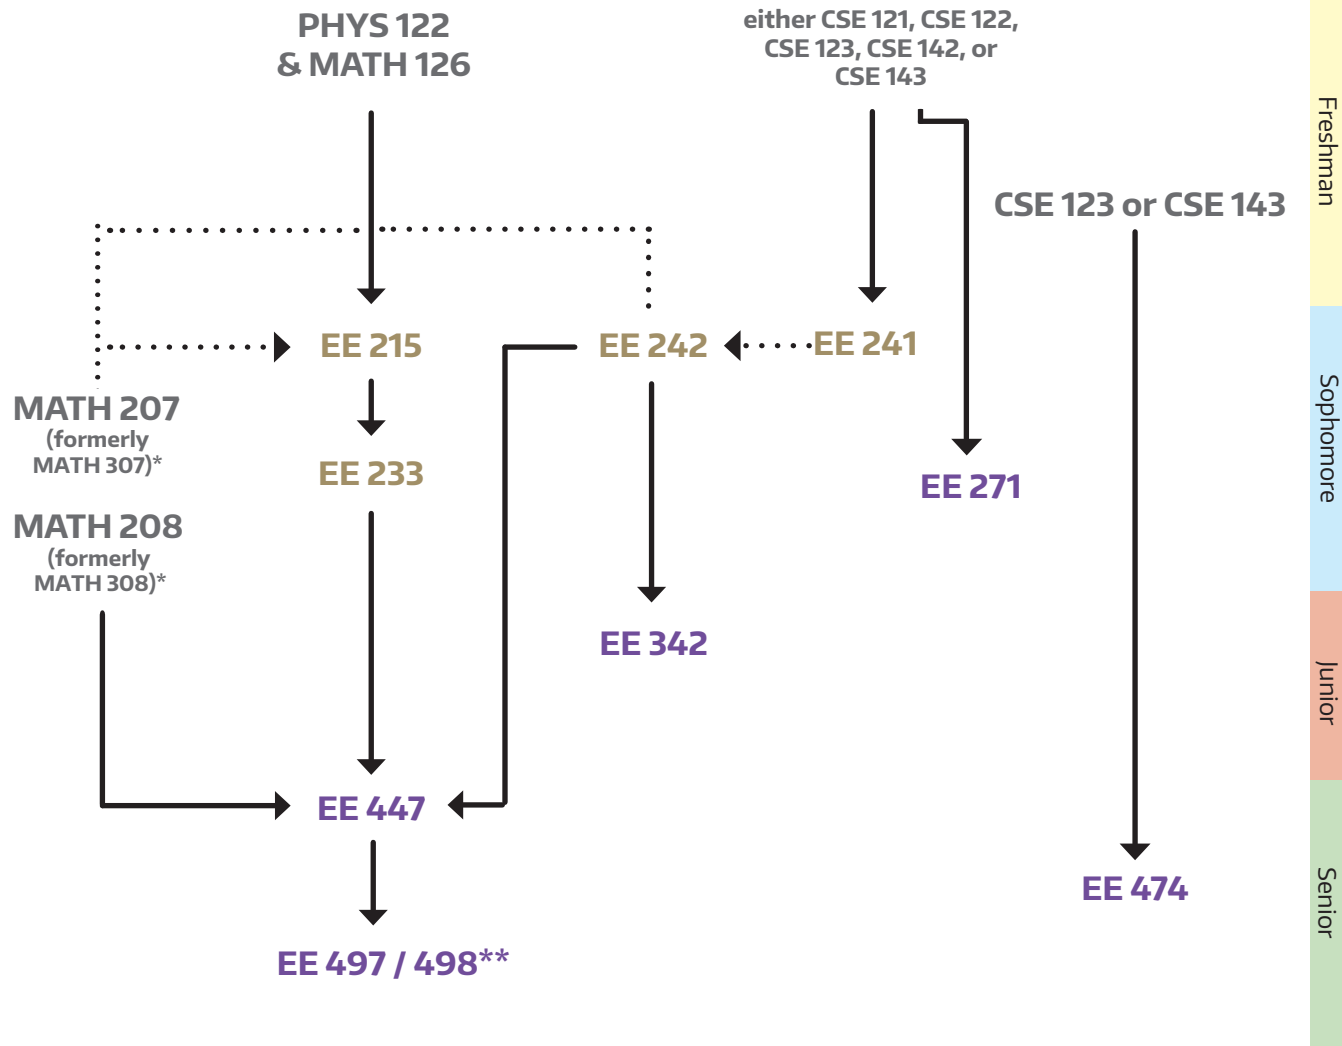

Controls Major Concentration

(25 cr.)

* As of autumn 2021, MATH 307, MATH 308, and MATH 324 are renumbered as MATH 207, MATH 208, and MATH 224, respectively. Students can apply either the 200- or 300-level number for each course toward their degree requirements.

- Math & Programming
- EE Core
- Concentration
- Prerequisite
- Concurrent Prerequisite
- **Capstone Course

Major Requirements

- 10 cr. Approved Non-EE Electives
- 8-9 cr. Free Electives
- 15 cr. EE Electives
- 10 cr. Engineering Electives
- One of STAT 390, STAT 391, MATH/STAT 394, IND E 315