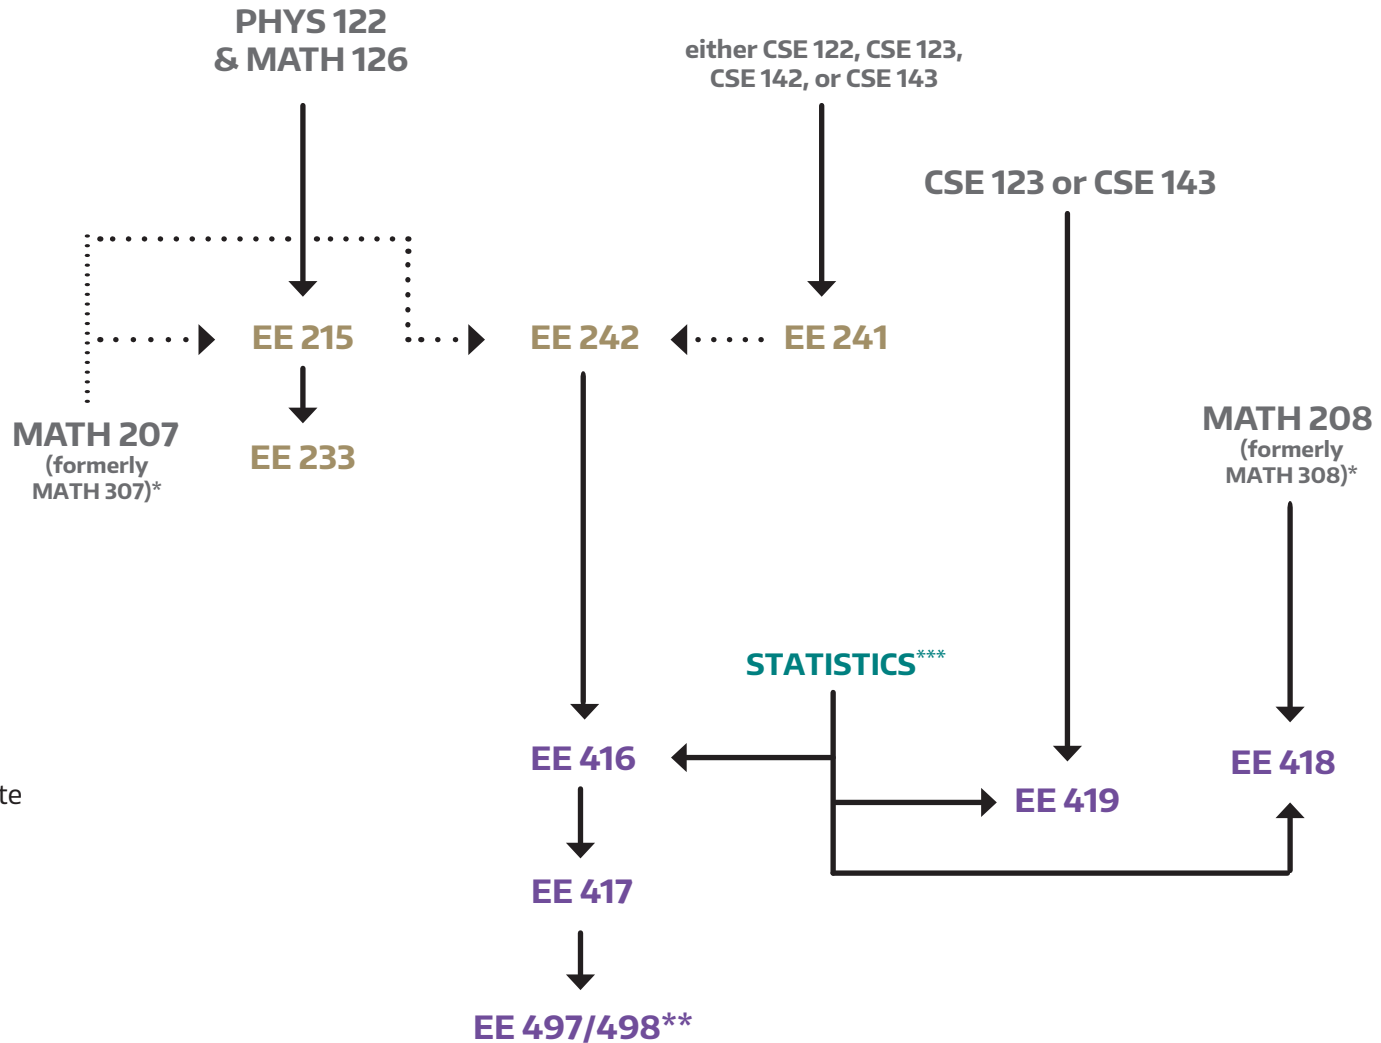

# Communications Major Concentration

(24 cr.)

\* As of autumn 2021, MATH 307, MATH 308, and MATH 324 are renumbered as MATH 207, MATH 208, and MATH 224, respectively. Students can apply either the 200- or 300-level number for each course toward their degree requirements.

- Math & Programming
- EE Core
- Concentration
- Prerequisite
- Concurrent Prerequisite
- \*\*Capstone Course