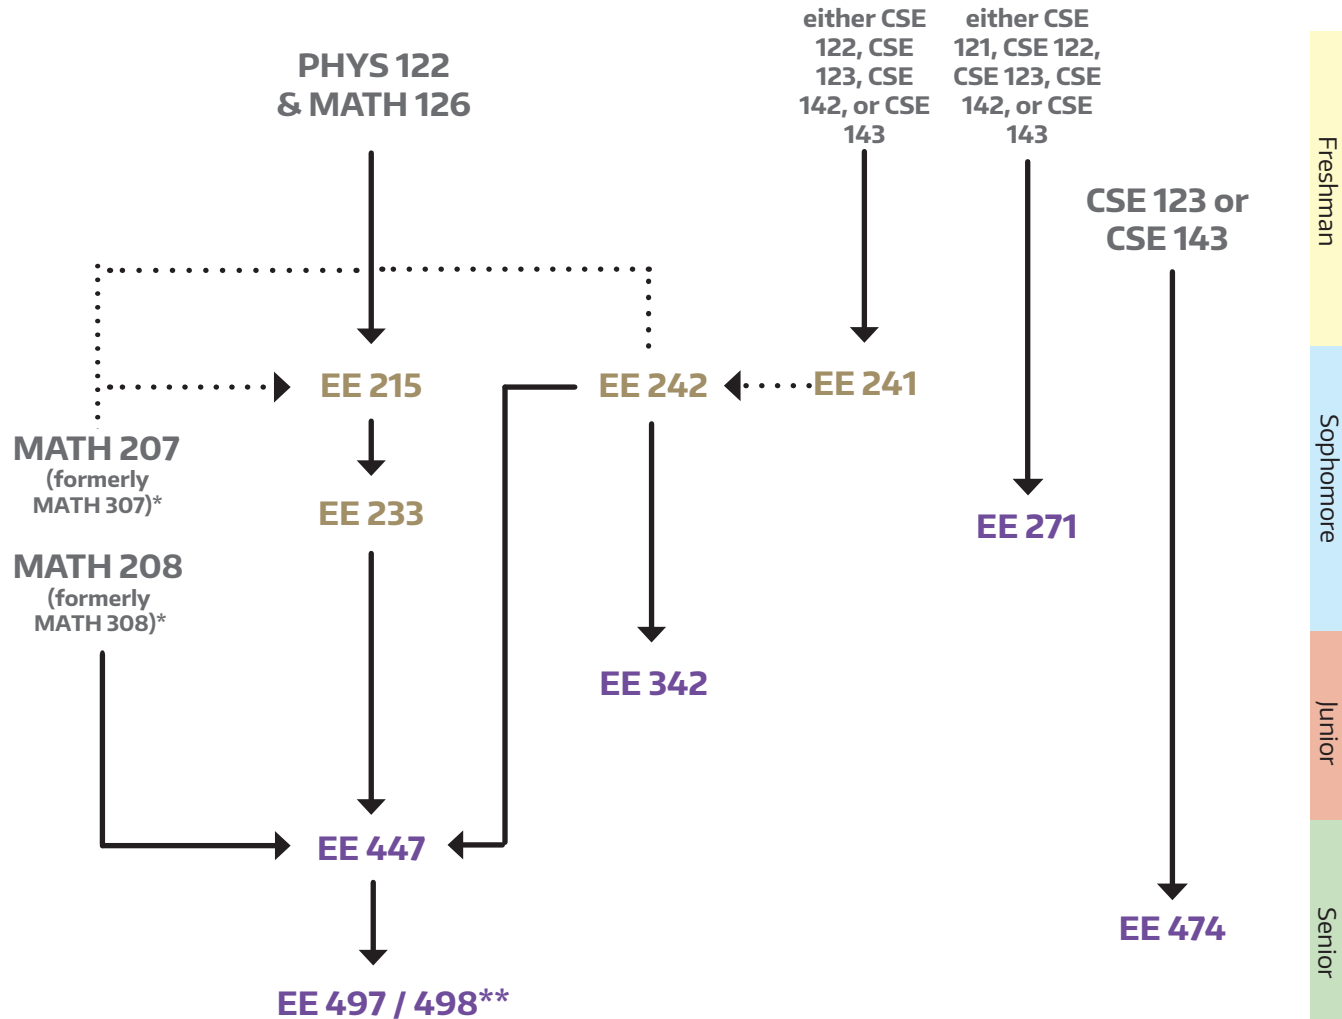

Controls Major Concentration

(25 cr.)

* As of autumn 2021, MATH 307, MATH 308, and MATH 324 are renumbered as MATH 207, MATH 208, and MATH 224, respectively. Students can apply either the 200- or 300-level number for each course toward their degree requirements.

- Math & Programming
- EE Core
- Concentration
- Prerequisite
- Concurrent Prerequisite
- **Capstone Course

Major Requirements

- 10 cr. Approved Non-EE Electives
- 8-9 cr. Free Electives
- 15 cr. EE Electives
- 10 cr. Engineering Electives
- One of STAT 390, STAT 391, MATH/STAT 394, IND E 315