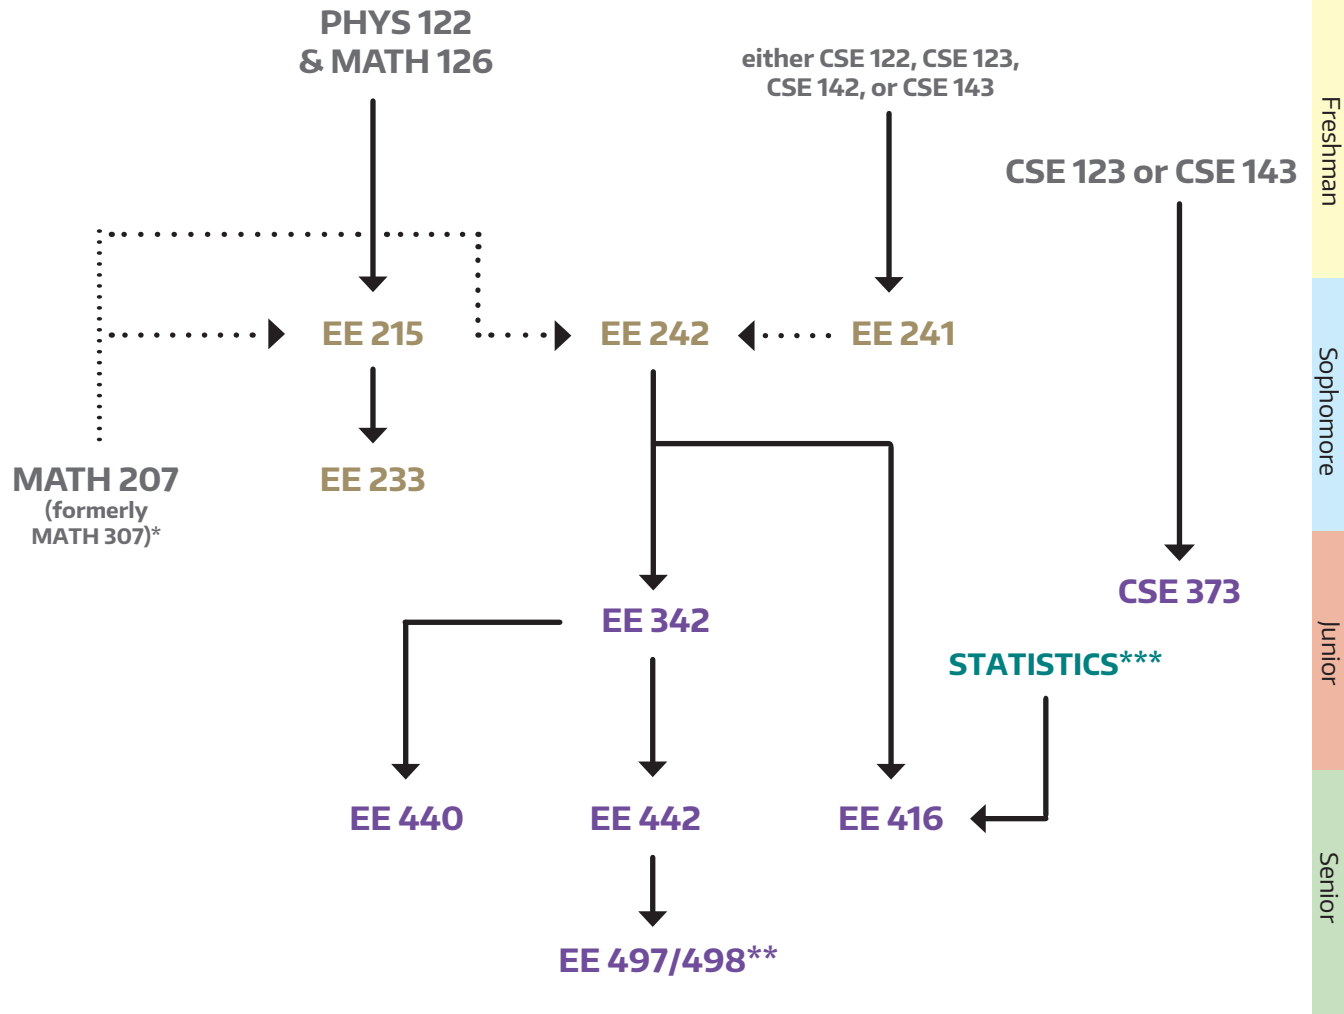

Digital Signal and Image Processing Major Concentration

(27 cr.)

* As of autumn 2021, MATH 307, MATH 308, and MATH 324 are renumbered as MATH 207, MATH 208, and MATH 224, respectively. Students can apply either the 200- or 300-level number for each course toward their degree requirements.

- Math & Programming
- EE Core
- Concentration
- Prerequisite
- Concurrent Prerequisite
- **Capstone Course

Major Requirements

- 10 cr. Approved Non-EE Electives
- 8-9 cr. Free Electives
- 15 cr. EE Electives
- 10 cr. Engineering Electives
- One of *** STAT 390, STAT 391, MATH/STAT 394, IND E 315