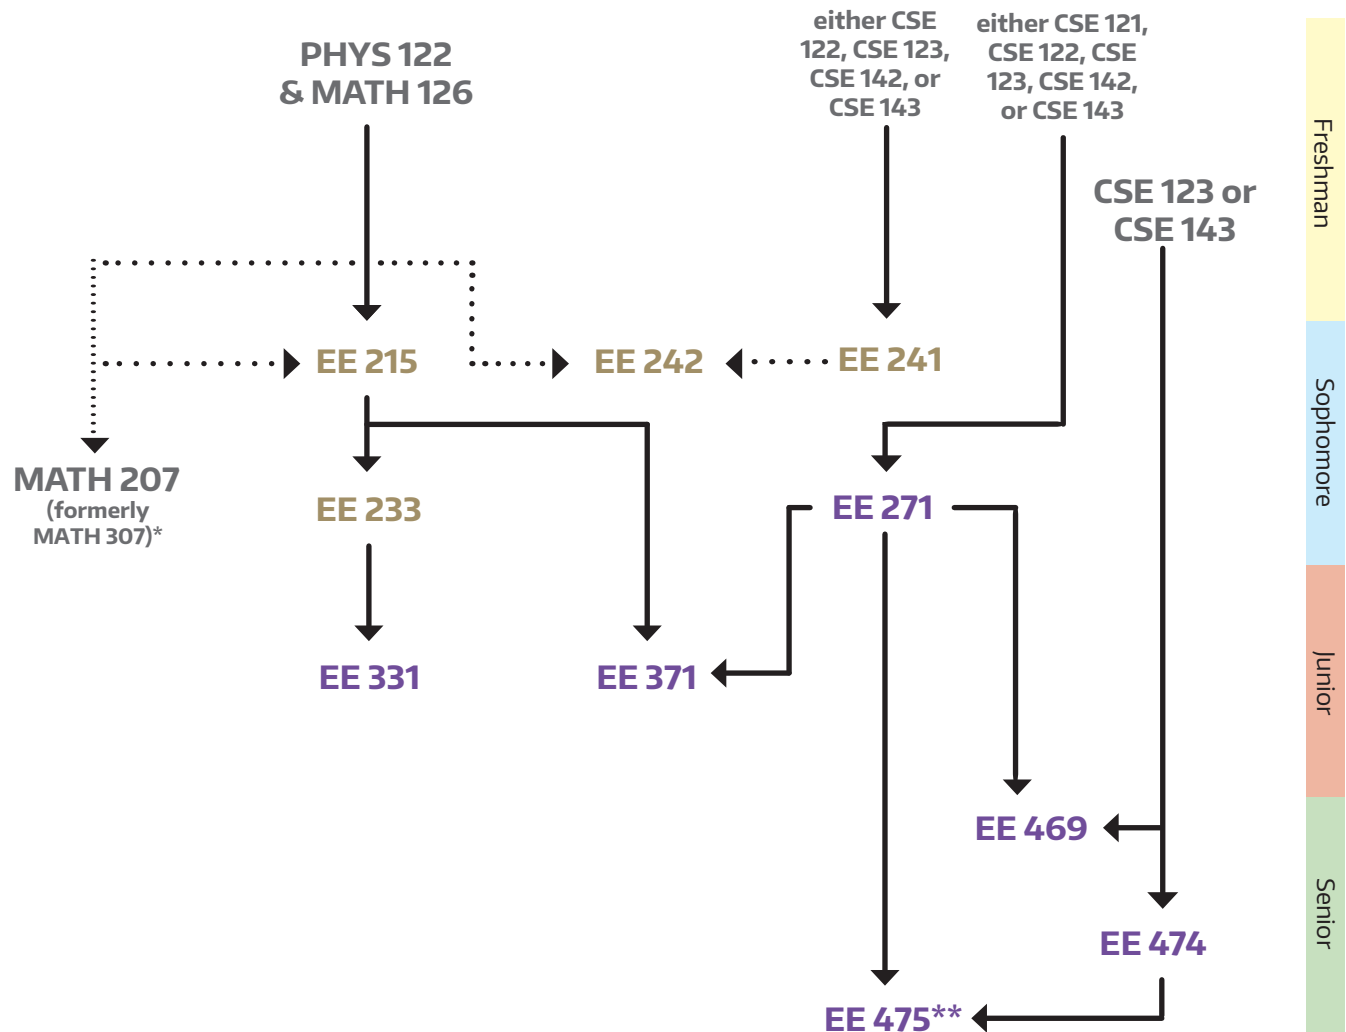

Embedded Computing Systems Major Concentration

(29 cr.)

* As of autumn 2021, MATH 307, MATH 308, and MATH 324 are renumbered as MATH 207, MATH 208, and MATH 224, respectively. Students can apply either the 200- or 300-level number for each course toward their degree requirements.

- Math & Programming
- EE Core
- Concentration

- Prerequisite
- Concurrent Prerequisite

**Capstone Course
(may be replaced with ENGINE capstone EE 497/498)

Major Requirements

- 10 cr. Approved Non-EE Electives
- 8-9 cr. Free Electives
- 15 cr. EE Electives
- 10 cr. Engineering Electives
- One of STAT 390, STAT 391, MATH/STAT 394, IND E 315