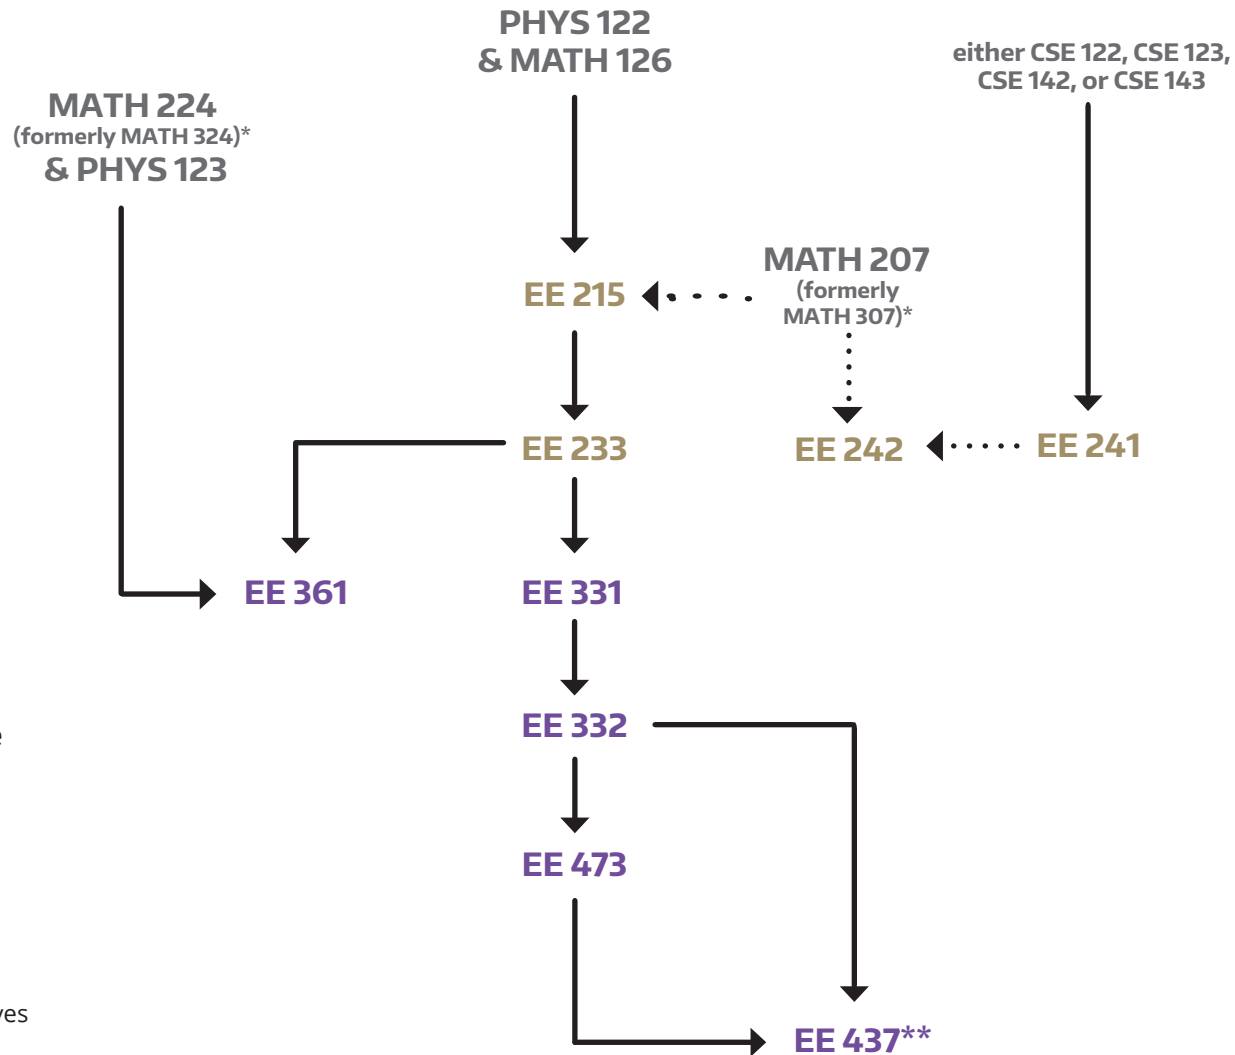

Integrated Systems Major Concentration

(25 cr.)

* As of autumn 2021, MATH 307, MATH 308, and MATH 324 are renumbered as MATH 207, MATH 208, and MATH 224, respectively. Students can apply either the 200- or 300-level number for each course toward their degree requirements.

- Math & Programming
- EE Core
- Concentration
- Prerequisite
- Concurrent Prerequisite

**Capstone Course
(may be replaced with ENGINE capstone EE 497/498)

Major Requirements

- 10 cr. Approved Non-EE Electives
- 8-9 cr. Free Electives
- 15 cr. EE Electives
- 10 cr. Engineering Electives
- One of STAT 390, STAT 391, MATH/STAT 394, IND E 315

Freshman
Sophomore
Junior
Senior